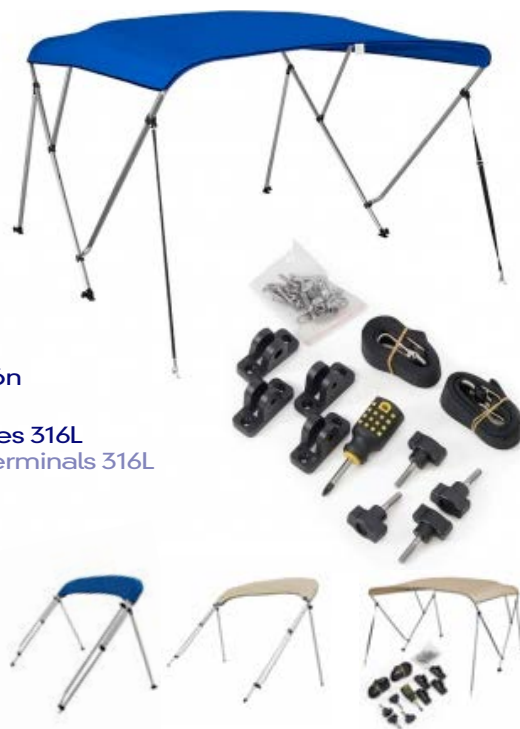

>> TOLDO DE 3 ARCOS - ALUMINIO

3 ARCH BIMINI - ALUMINIUM

- ✓ Tubo: Ø 25mm de diámetro. 1,5mm grosor
Tube: Ø 25mm de diameter. 1,5mm thickness
- ✓ Medidas: 180cm largo
Size: 180cms length
- ✓ Aluminio anodizado marino
Marine anodized aluminium
- ✓ Soportes traseros
Rear supports
- ✓ Lona 100% polyester 600D Canvas
100% polyester canvas 600D Canvas
- ✓ Funda de almacenaje
Storage bag
- ✓ Herrajes de nylon de alta resistencia a prueba de corrosión
Nylon fittings with high resistance to corrosion
- ✓ Dos correas ajustables de nylon con terminales inoxidables 316L
Two adjustable best quality nylon runners with rustproof terminals 316L
- ✓ Tornillería de acero inoxidable
Stainless steel screws
- ✓ Material de instalación (adaptable para flybridge)
Installation materials. (adaptable for flybridge)
- ✓ Manual de montaje
Assembly manual