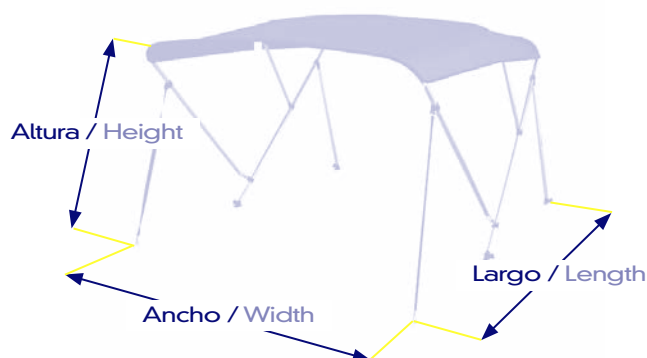

>> LONA BIMINI CANVAS 600D (3 ARCOS) LARGO - 180CM TARPAULIN CANVAS 600D (3 ARCH) LENGTH - 180CM

Canvas 600D ha sido considerado el material más importante de la industria marina. 100% tejido acrílico que es tintado en masa, disponible en azul marino y beige, cuenta con protector solar completo 98%, y también es repelente al agua, transpirable y resistente al moho.

- ✓ Incluye funda con cremallera de almacenamiento

Canvas 600D is one of the most efficient materials in the marine industry. This polyethylene material is 100% acrylic has 98% sun protection, as well as being breathable, mould resistant and water repellent so it will not get wet or water logged.

Moreover, the versatility of this material which is dyed en masse, lends itself to being available in a wide range of colours.

- ✓ Boot protects cover when not in use.

Largo / Length - 180cm

Dimensiones / Dimensions (cm)

Largo / Length	Ancho / Width
180	130
"	150
"	170
"	180
"	200
"	220