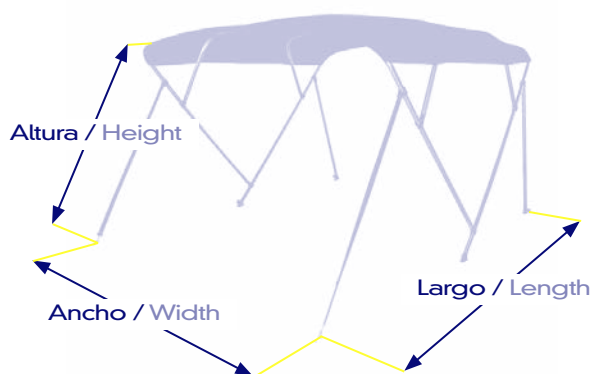

Altura / Height - 85cm

Dimensiones / Dimensions (cm)

Largo / Length	Ancho / Width	Altura / Height
180	130	85
"	150	"
"	170	"
"	180	"
"	200	"
"	220	"

Altura / Height - 130cm

Dimensiones / Dimensions (cm)

Largo / Length	Ancho / Width	Altura / Height
180	130	130
"	150	"
"	170	"
"	180	"
"	200	"
"	220	"

Altura / Height - 140cm

Dimensiones / Dimensions (cm)

Largo / Length	Ancho / Width	Altura / Height
180	130	140
"	150	"
"	170	"
"	180	"
"	200	"
"	220	"

>> TOLDO DE 4 ARCOS - ALUMINIO

4 ARCH BIMINI - ALUMINIUM

- ✓ Tubo: Ø 25mm de diámetro. 1,5mm grosor
Tube: Ø 25mm de diameter. 1,5mm thickness
- ✓ Medidas: 240cm largo
Size: 240cm length
- ✓ Aluminio anodizado marino
Marine anodized aluminium
- ✓ Soportes traseros
Rear supports
- ✓ Lona 100% polyester 600D Canvas
100% polyester canvas 600D Canvas
- ✓ Funda almacenaje con cremallera
Storage bag
- ✓ Herrajes de nylon de alta resistencia a prueba de corrosión
Nylon fittings with high resistance to corrosion
- ✓ Dos correas ajustables de nylon de primera con terminales inoxidable
Two adjustable best quality nylon runners with rustproof terminals
- ✓ Tornillería de acero inoxidable
Stainless steel screws
- ✓ Material instalación adaptable flybridge
Installation materials. (adaptable for flybridge)
- ✓ Manual montaje
Assembly manual

Altura / Height - 85cm

Dimensiones / Dimensions (cm)

Largo / Length	Ancho / Width	Altura / Height
240	150	85
"	170	"
"	180	"
"	190	"
"	200	"
"	220	"

Altura / Height - 130cm

Dimensiones / Dimensions (cm)

Largo / Length	Ancho / Width	Altura / Height
240	150	130
"	170	"
"	180	"
"	190	"
"	200	"
"	220	"